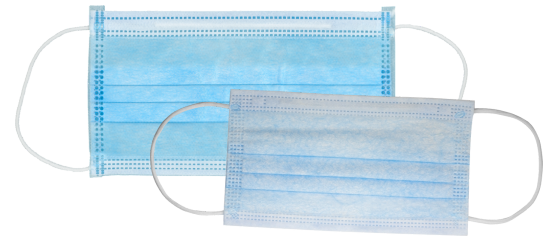

DISINFECTANT SPRAY

DESCRIPTION	BRS SKU #
DISINFECTANT SPRAY 32 OZ	UW214

FACE MASKS

DESCRIPTION	BRS SKU #
FACE MASK PP ADULT 3PLY BLU	0101-0000212

CONTACT SALES
sales@bunzlbrs.com